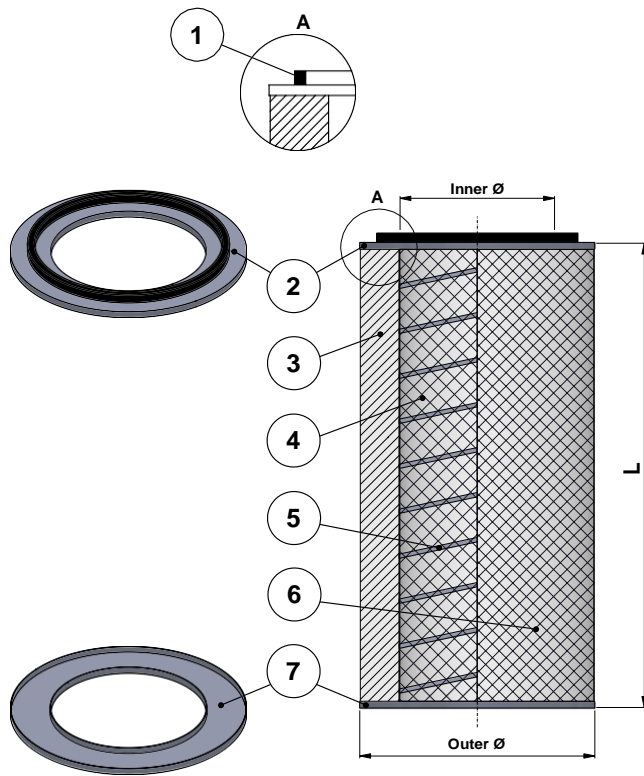

DATA SHEET

Replacement Elements

2625001-000-440 | 3004673736

DF Style – 2 Open End Caps

DF-style Cartridge Filter for Downflo (DF) and other brands of cartridge collectors

Available with and without outer liner

Item	Description
1	Gasket
2	Top end cap
3	Media pack
4	Inner liner
5	Inner beading
6	Outer liner
7	Bottom end cap open

Dimensions [mm]

Outer Ø	324
Inner Ø	213
L	660