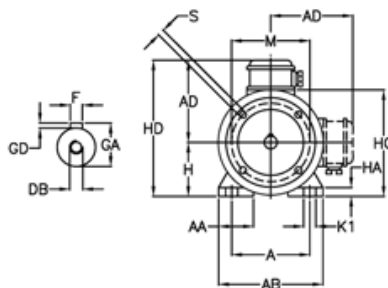

Data sheet

Find Your Motor

Motors, Pumps and Blowers > Find Your Motor

SKU:

Description:

25018416002

ICME Three-phase motor

T63B4 0,18KW

1350 rpm 3x0,7 V B34

<https://www.cselectric.dk/en/products/25018416002>

Measurements

A	=	100
A/F	=	70
AA	=	26
AB	=	126
AC	=	124
AD	=	98
AL	=	66
B	=	80
BA	=	26
BB H7	=	105
C	=	40
CA	=	72
D	=	11
DA	=	11
DB	=	M4
E	=	23
EA	=	23
F	=	4
GA	=	12.5
GD	=	4
H	=	63
HA	=	10
HC	=	126
HD	=	161
K	=	7
K1	=	12
L	=	211
LB	=	191

Product drawings and brochures of any kind may contain errors for which CS Electric ApS cannot be liable.