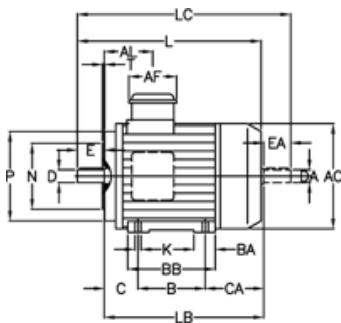

Data sheet

Find Your Motor

Motors, Pumps and Blowers > Find Your Motor

SKU:

Description:

25018416002

ICME Three-phase motor

T63B4 0,18KW

1350 rpm 3x0,7 V B34

<https://www.cselectric.dk/en/products/25018416002>

Measurements

A	=	100
A/F	=	70
AA	=	26
AB	=	126
AC	=	124
AD	=	98
AL	=	66
B	=	80
BA	=	26
BB H7	=	105
C	=	40
CA	=	72
D	=	11
DA	=	11
DB	=	M4
E	=	23
EA	=	23
F	=	4
GA	=	12.5
GD	=	4
H	=	63
HA	=	10
HC	=	126
HD	=	161
K	=	7
K1	=	12
L	=	211
LB	=	191

Product drawings and brochures of any kind may contain errors for which CS Electric ApS cannot be liable.